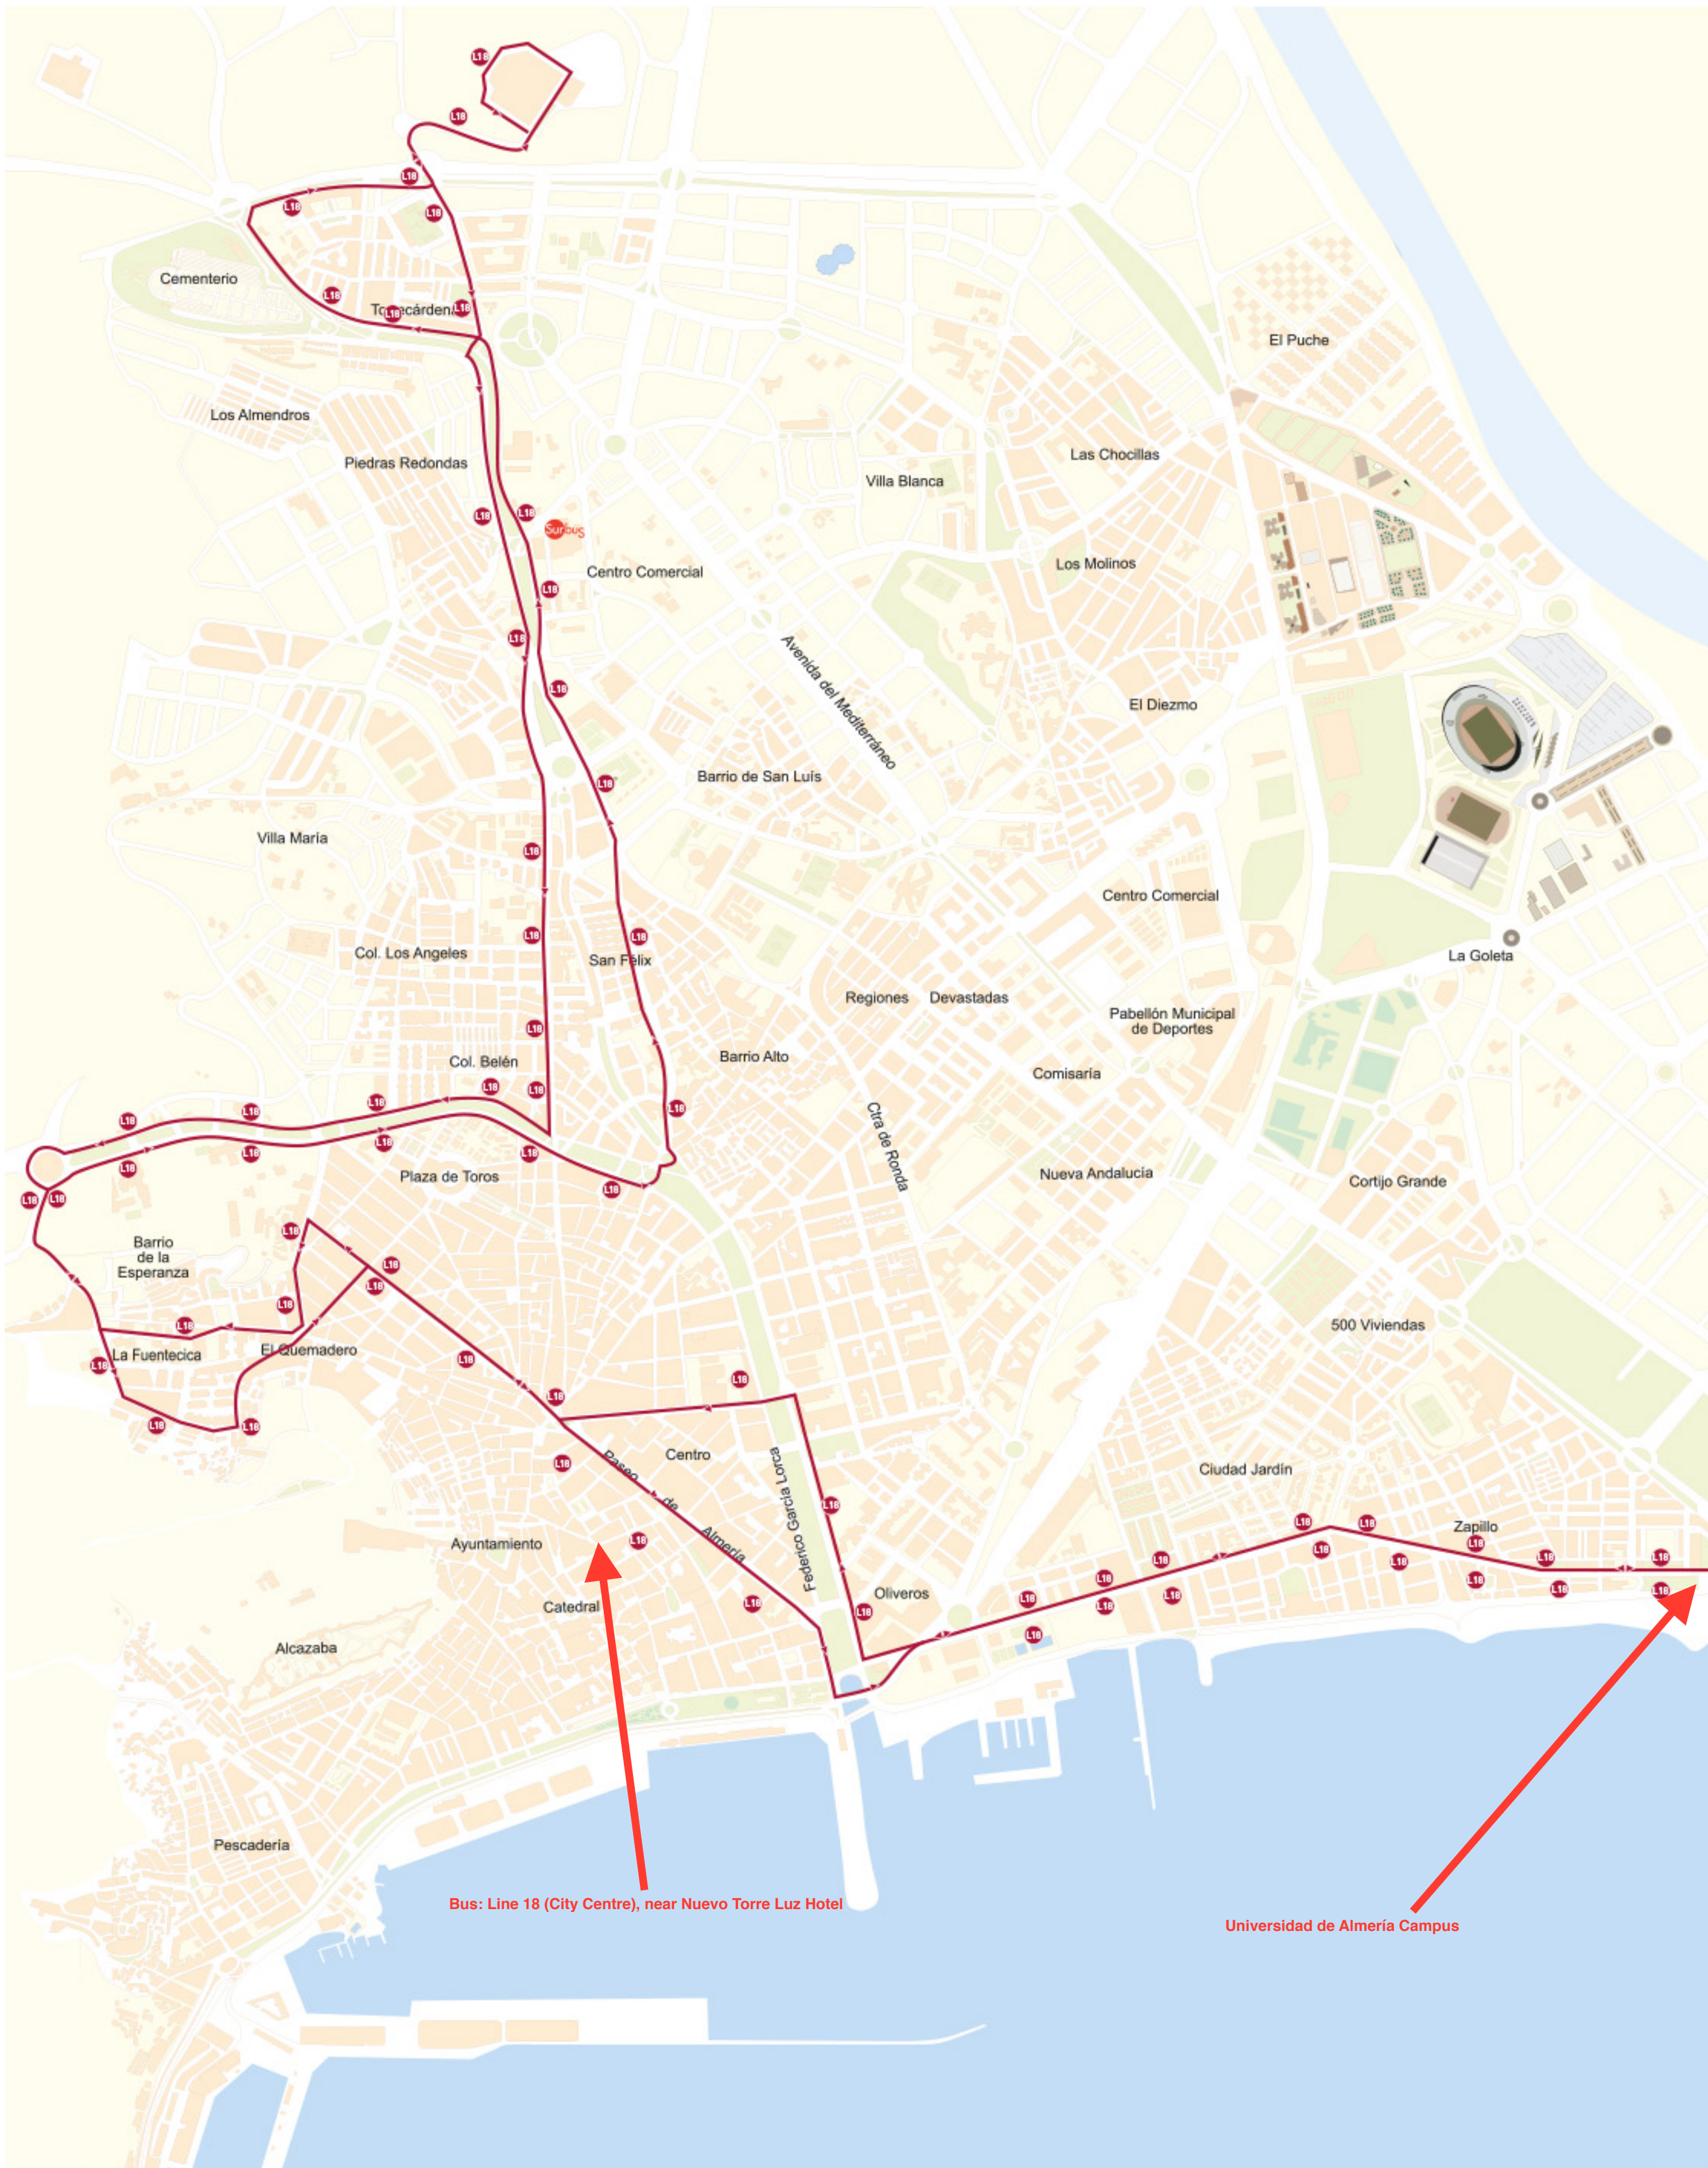

# Centro - Costacabana

Bus: Line 18 (City Centre), near Nuevo Torre Luz Hotel

Universidad de Almería Campus

[Cerrar]