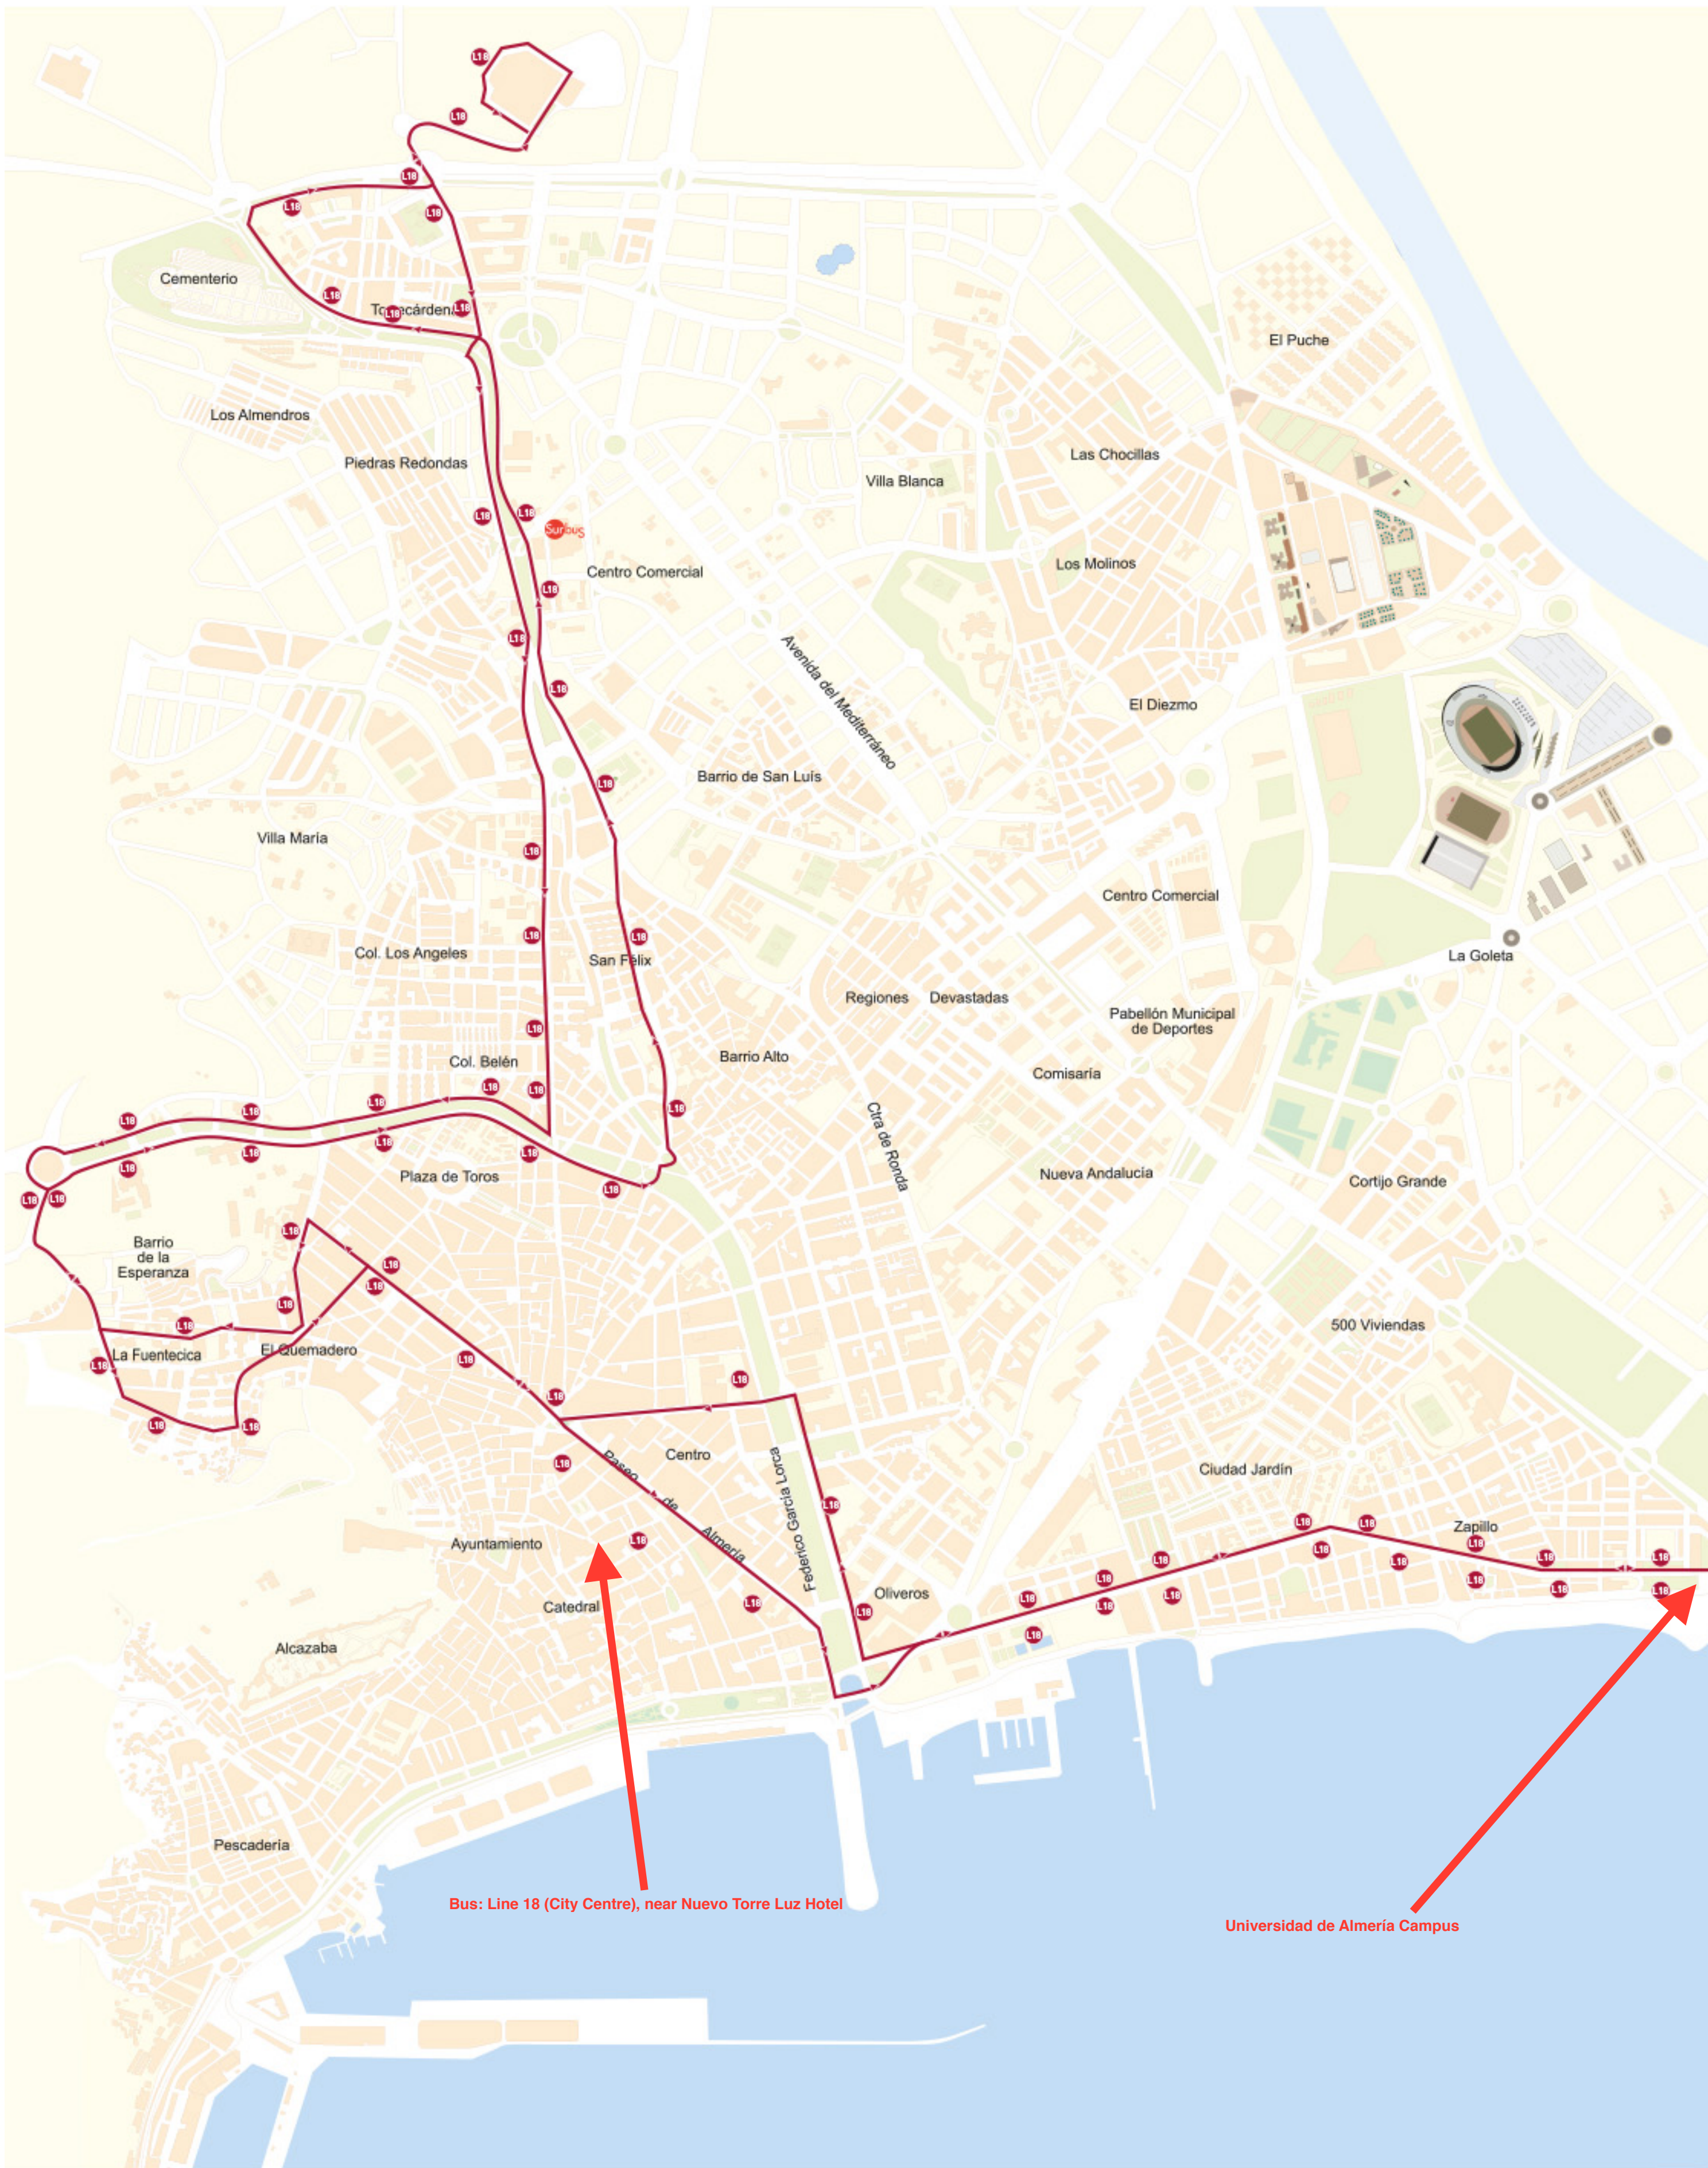

Centro - Costacabana

Bus: Line 18 (City Centre), near Nuevo Torre Luz Hotel

Universidad de Almería Campus

[Cerrar]